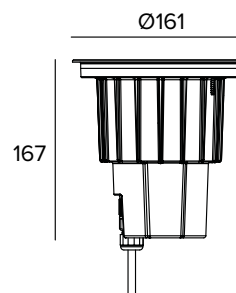

**Colour and finish:** Brushed stainless steel

**Weight:** 1.31Kg

**Version:** STANDARD

**Degree of protection:** IP66,IP67,IP68,IP69

**Mechanical Resistance:** IK10

The fixture's photometric values can be found on the following pages

The figures on the drawing are expressed in mm.